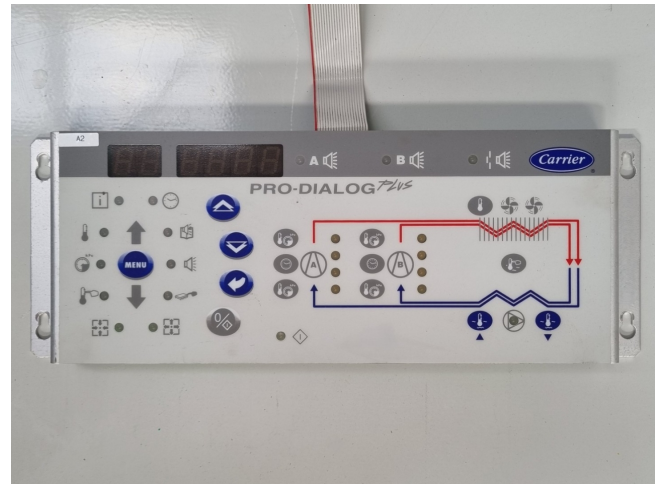

Carrier Pro-Dialog Plus 32GB500092EE

Specifications

Marque	Carrier
Type	Pro-Dialog Plus 32GB500092EE
Remarks	310x110x30 mm (LxWxH)
Stock	3

Description

Used Carrier Pro-Dialog Plus 32GB500092EE

Used Carrier Pro-Dialog Plus 32GB500092EE controller. Deinstalled from a Carrier 30RA chiller.